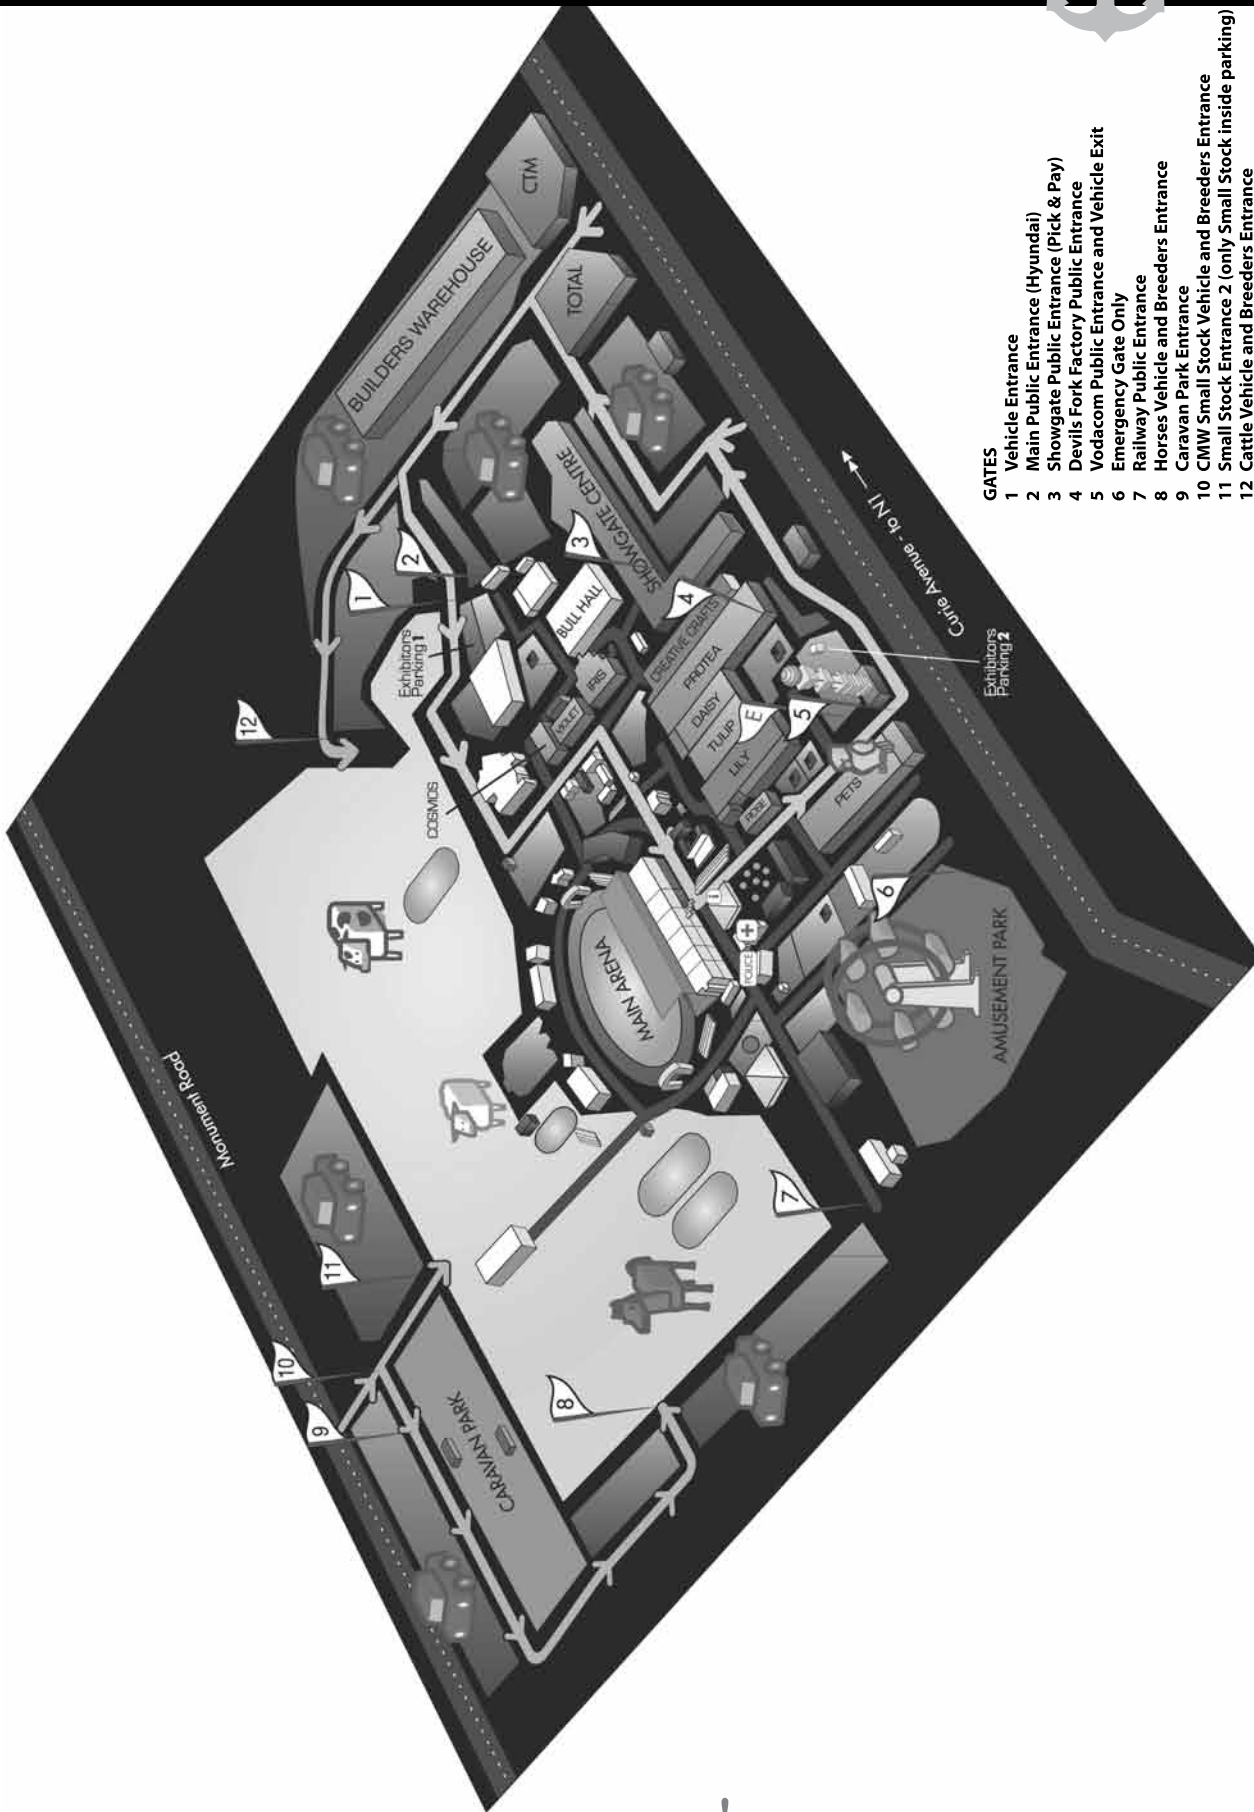

Grounds map and layout

GATES

- 1 Vehicle Entrance
- 2 Main Public Entrance (Hyundai)
- 3 Showgate Public Entrance (Pick & Pay)
- 4 Devils Fork Factory Public Entrance
- 5 Vodacom Public Entrance and Vehicle Exit
- 6 Emergency Gate Only
- 7 Railway Public Entrance
- 8 Horses Vehicle and Breeders Entrance
- 9 Caravan Park Entrance
- 10 CMW Small Stock Vehicle and Breeders Entrance
- 11 Small Stock Entrance 2 (only Small Stock inside parking)
- 12 Cattle Vehicle and Breeders Entrance
- E Pick & Pay Amfi Theatre (Main Entertainment Area)