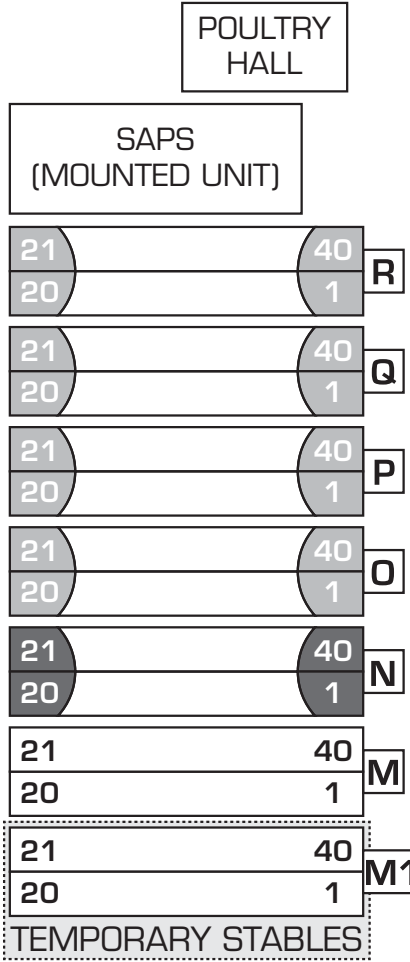

# STABLE PLAN: HORSES

## CARAVAN PARK

GATE TO CARAVAN PARK

HORSE GATE 8

FROM MONUMENT ROAD ENTRANCE

RAILWAY LINE